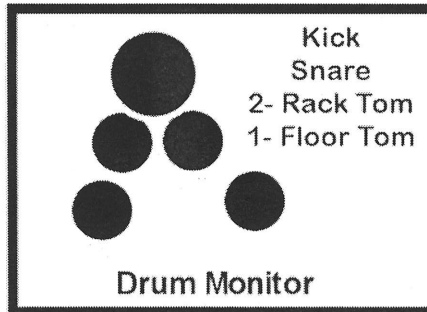

Modern Day Romeos Stage Plot

IN EAR REQUIREMENTS

Jim Mic - XLR From MDR Rack To Club Board

Justin Mic - XLR From Mic to MDR Rack & XLR from MDR Rack To Club Board

Justin Acoustic - XLR From MDR Rack To Club Board

Chris Mic - XLR From Mic to MDR Rack & XLR from MDR Rack To Club Board

Monitor preferred

Jordan - Keyboard

Mic w/ Stand
2 - XLR's for stereo (preferred)
else 1 - XLR

Lead Guitar
Mic For Cabinet

Mike - Drums

In Ear System
MDR Rack
Read Above

Bass
XLR Cable only